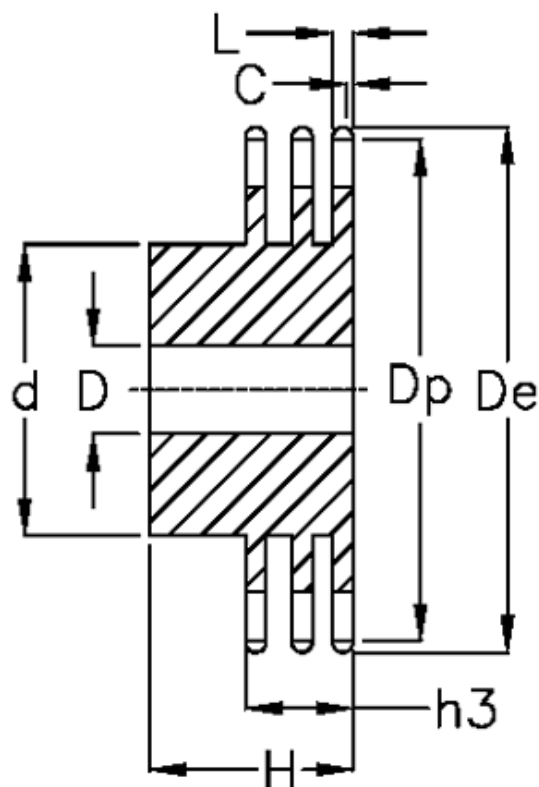

Data Sheet

Article number: 616013003008

Description: Sprocket 06 B-3 Z=8 triplex
predrilled

Measures

C	= 1	h3	= 25.6
d	= 15	L	= 5.2
D	= $6 \pm 0,5$	Number of teeth	= 8
De	= 28		
Dp	= 24.89		
For chain size	= 3/8" x 7/32"		
For chain type	= 06 B-3		
H	= 32		